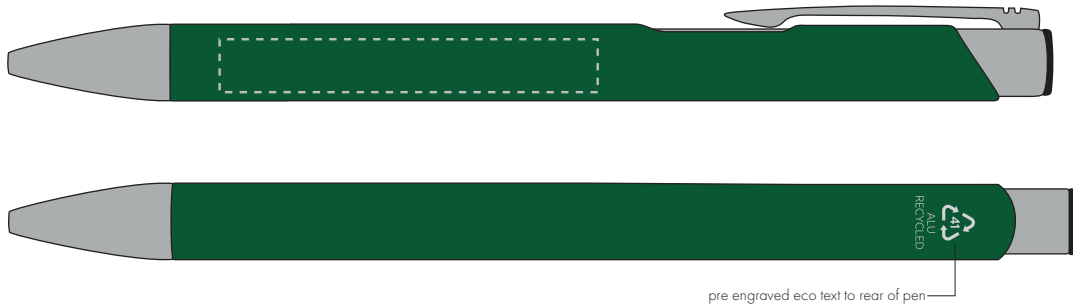

Your Ref:  
Our Ref:

Quantity:  
Version: 1

Product Code: TPC982001  
Product Colour: DARK GREEN

**PRINTING CONCERNS:**

We stock this item in the following colours

**PANTONE REFERENCE(S)**

- Colour 1
- Colour 2
- Colour 3
- Colour 4

ARTWORK SCALE 100%

ARTWORK SCALE 100%  
Side Print Area:  
50mm x 7mm

pre engraved eco text to rear of pen

Product Image for visualisation  
- colours may vary

The dashed line is to demonstrate print area and will not appear on your printed item